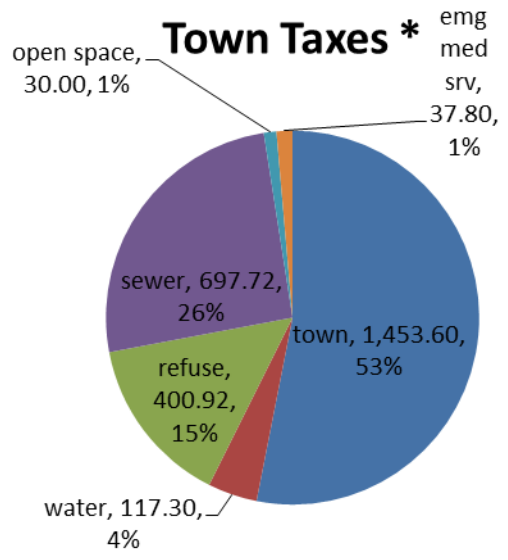

### Town Taxes \*

\* 2013 taxes  
\$10,000  
assessed  
value  
In Yorktown  
SewerDistrict